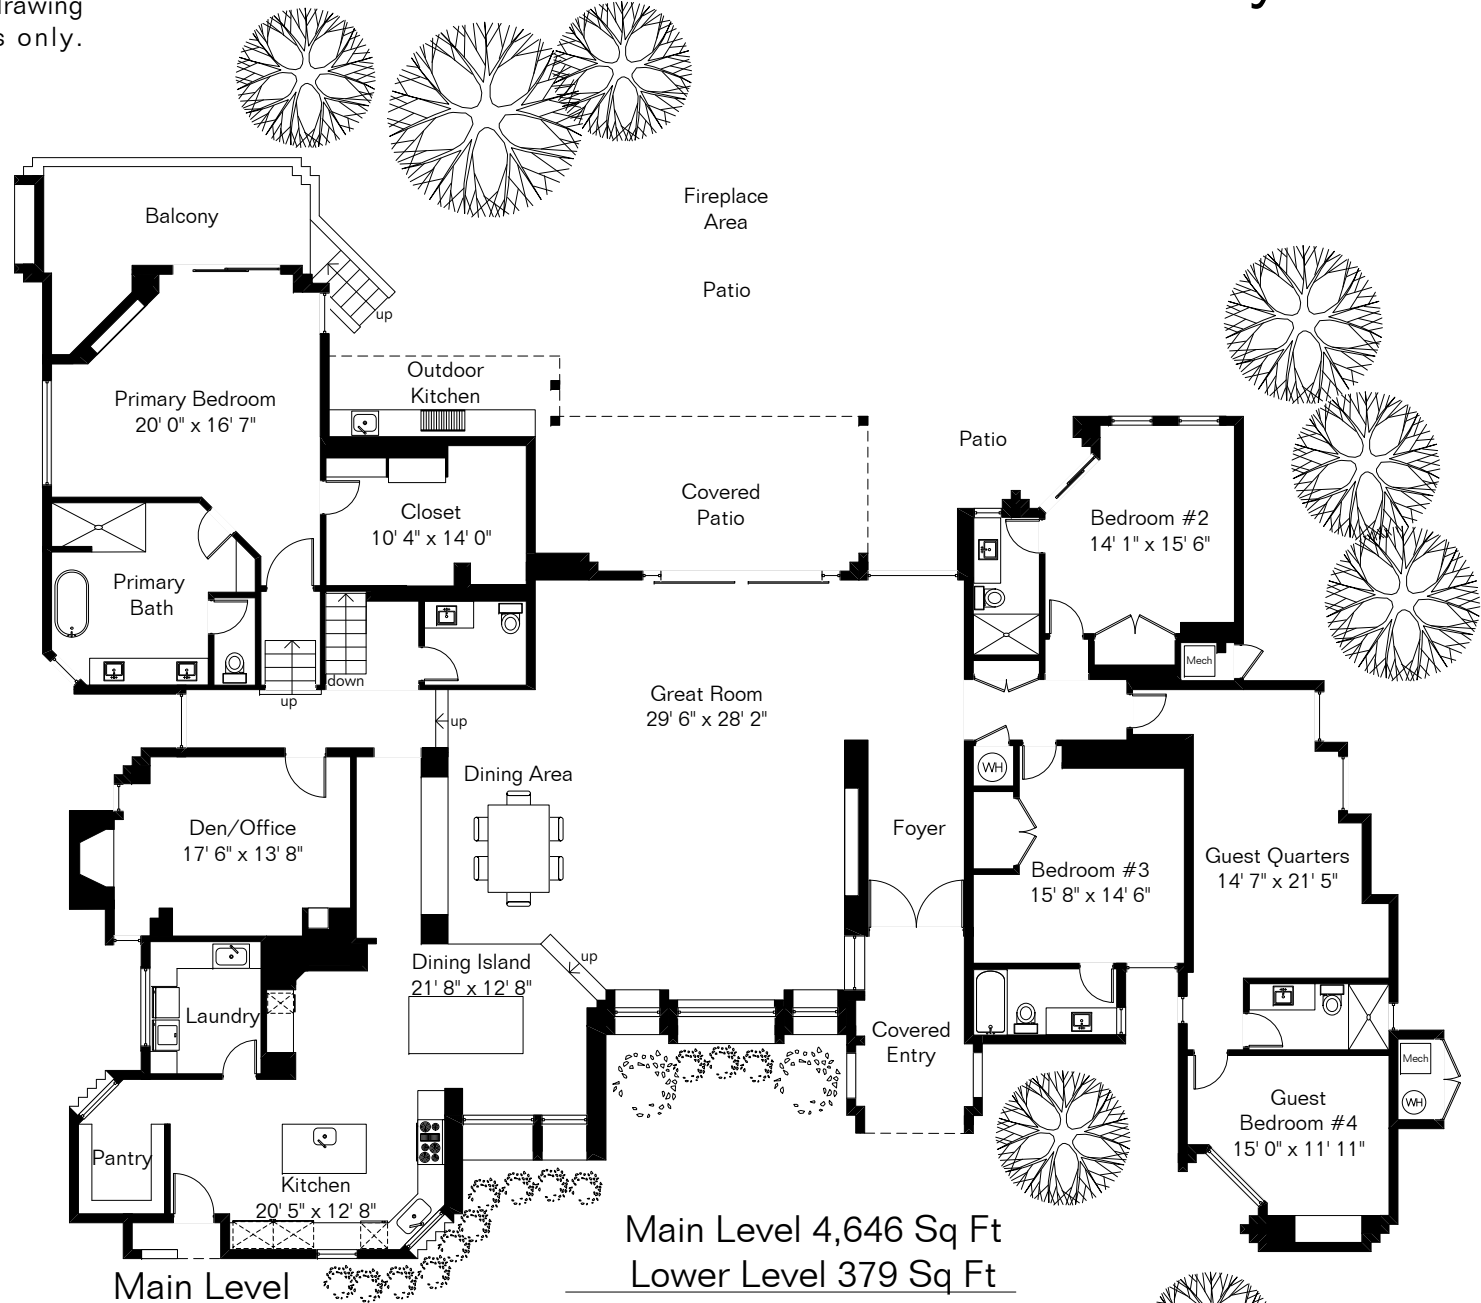

The square footages and room size information are deemed to be reliable but are not guaranteed and should be independently verified. This drawing is for marketing purposes only.

7180 E Ventana Canyon Dr

Lower Level

Main Level

Main Level 4,646 Sq Ft
 Lower Level 379 Sq Ft
 Total Living Area 5,025 Sq Ft
 Garage 645 Sq Ft

Site Visit August 2022

Copyright 2022 Floor Plans First! LLC
 All Rights Reserved.