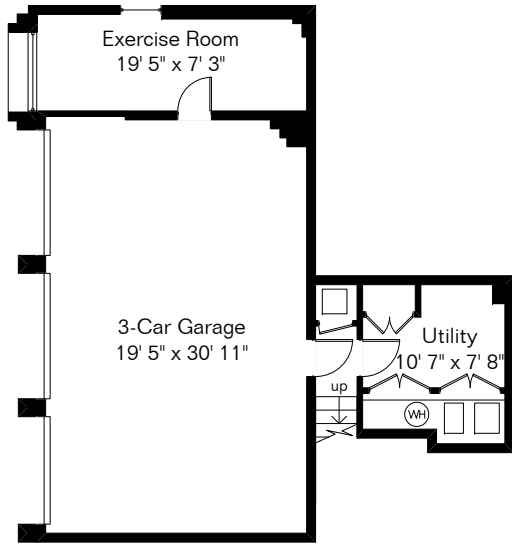

The square footages and room size information are deemed to be reliable but are not guaranteed and should be independently verified. This drawing is for marketing purposes only.

7180 E Ventana Canyon Dr

Lower Level

Main Level

Main Level 4,646 Sq Ft
 Lower Level 379 Sq Ft
 Total Living Area 5,025 Sq Ft
 Garage 645 Sq Ft

Site Visit August 2022

Copyright 2022 Floor Plans First! LLC
 All Rights Reserved.